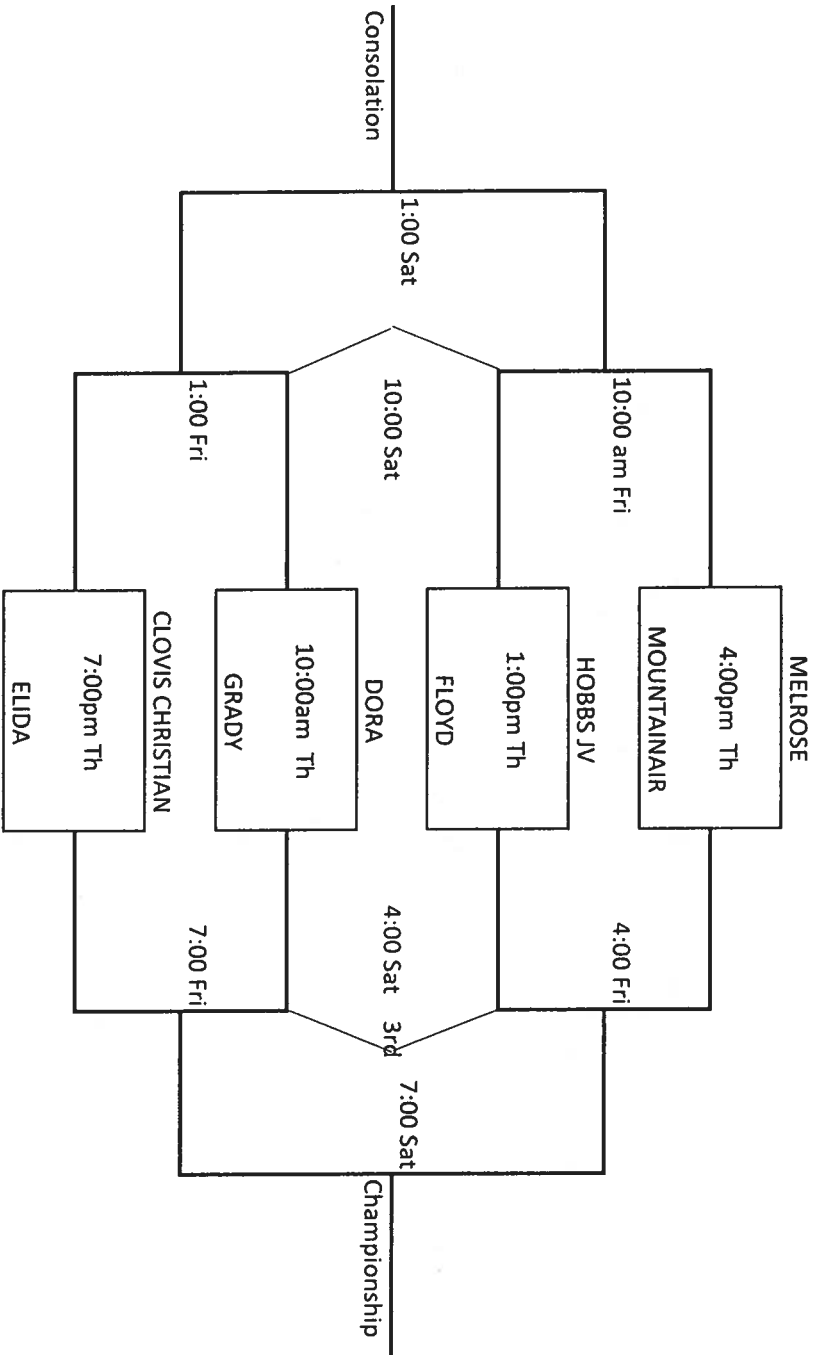

Elda Tiger Invitational Basketball Tournament
December 13-15 2018

BOY'S BRACKET

Bottom team on bracket is home and wears white.

Elida Tiger Invitational Basketball Tournament
 December 13-15 2018

GIRL'S BRACKET

TEAM ON THE BOTTOM OF THE BRACKET IS HOME AND WEARS WHITE.