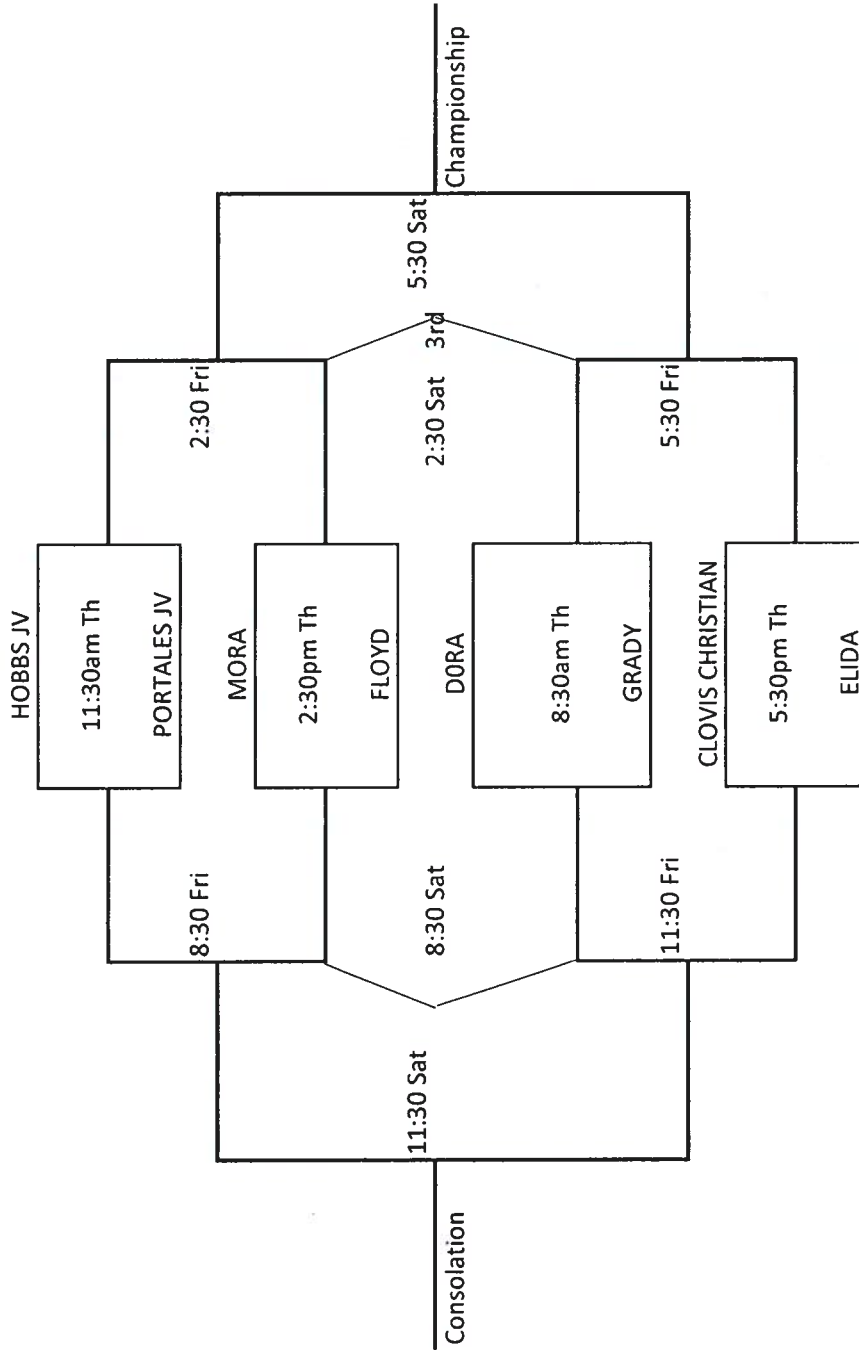

Elda Tiger Invitational Basketball Tournament
December 13-15 2018

BOY'S BRACKET

Bottom team on bracket is home and wears white.

Elida Tiger Invitational Basketball Tournament
 December 13-15 2018

GIRL'S BRACKET

TEAM ON THE BOTTOM OF THE BRACKET IS HOME AND WEARS WHITE.